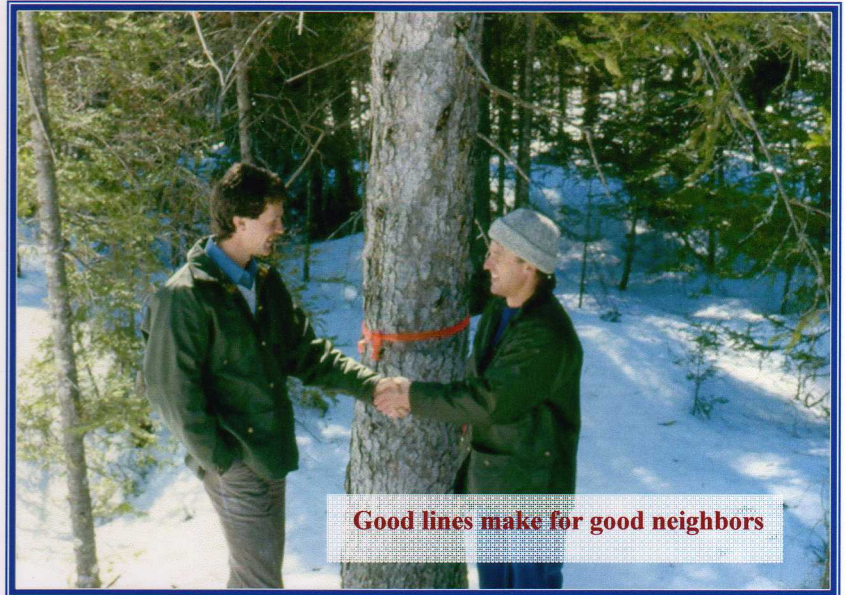

Is one of your woodlot boundary lines in need of some blazing and paint ?

Now is your opportunity to have this work completed at an affordable price.

This winter, **SNB** is providing landowners with financial assistance to have their lines retraced, blazed and painted.

Good lines make for good neighbors

Retracing of lines will be performed at a rate of \$21 per hour and blazing and painting will be done at a cost of \$250/ kilometer.

Forest management credits can also be used to cover the above costs. So it's possible, it may not cost you anything out of pocket. For more information, please contact our office at 433-9860 or call toll free at 1-888-762-1555.